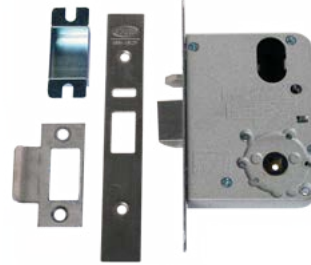

SHOP OPERATING HOURS (MON-FRI)

Office: 8:30am - 4:30pm AEDT
Warehouse: 8:30am - 3:30pm AEDT

Door 940 Complete

ICS PART NO:

DRM940COMP

Features

- Powder-coated steel door frame with 3 x hinged door complete
- 3 x Stainless steel hinges
- Door lining is 50mm thick insulated panel, Surfmist colour inside and 3 available outside colours:
 - ICS Part No: DRM940COMPPB – Paper Bark
 - ICS Part No: DRM940COMPPE – Pale Eucalypt
 - ICS Part No: DRM940COMPSM – Surf Mist
- Anti lift out pins manufactured integral to the door frame
- Spring loaded emergency escape bolt prevents accidental lock-ins

Measurements

- Door entrance measures 2090mm H x 950mm W
- Hole in wall to fit door frame measures 2110mm H x 970mm W

Parts Included

- Door lock 3752 series
- Parrot Beak door holder
- D pull handle
- Door Striker Plate 120mm no end
- Spring loaded emergency bolt
- Integral anti-jemmy plate
- Automotive type replaceable door seal fitted to frame

3752 Series

Parrot Beak

D Pull Handle

Striker Plate

Emergency Bolt

Doors & Accessories

DOOR LOCK 3573 SERIES

- Suitable for all shelters
- Does not include Key Barrel

ICS PART NO:
DRLOCK3572

SPRING LOADED EMERGENCY BOLT

- Used in conjunction with the Door Striker Plate to create an emergency exit

ICS PART NO:
BREMERGBOLT

DOOR STRIKER PLATE 120MM NO END

- Used in conjunction with the Spring Loaded Emergency Bolt to create an emergency exit