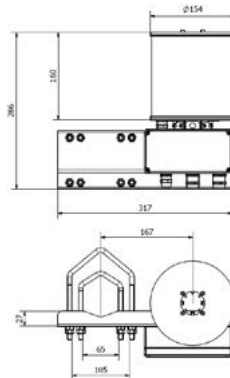

ICS PART NO:
EFXACWL1

AOWL MEDIUM INTENS LAMP 48V-DC LED

- 2000 Candela luminous output
- Anodised aluminium body with glass cover
- 284mm high x 154mm diameter
- 3.5kg in weight
- Complete with terminal box and mounting bracket
- Operating voltage range 47 > 58V-DC
- Constant current < 0.6amps @ 48V-DV

ICS PART NO:
EFXACWL2

AOWL CONTROL UNIT 48V-DC LED

- 200mm H x 300mm W x 132mm D
- A4 C Outputs, independent current monitoring
- Operating voltage range 40 > 59V-DC
- Integrated photocell
- Alarm output