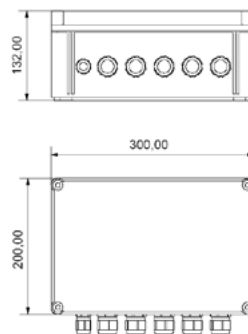

ICS PART NO:
EFXACWL1

AOWL MEDIUM INTENS LAMP 48V-DC LED

- 2000 Candela luminous output
- Anodised aluminium body with glass cover
- 284mm high x 154mm diameter
- 3.5kg in weight
- Complete with terminal box and mounting bracket
- Operating voltage range 47 > 58V-DC
- Constant current < 0.6amps @ 48V-DV

ICS PART NO:
EFXACWL2

AOWL CONTROL UNIT 48V-DC LED

- 200mm H x 300mm W x 132mm D
- A4 C Outputs, independent current monitoring
- Operating voltage range 40 > 59V-DC
- Integrated photocell
- Alarm output