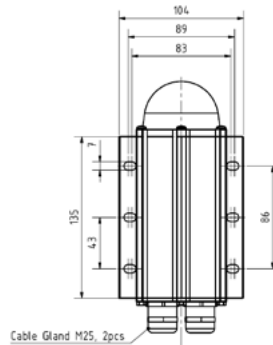

SHOP OPERATING HOURS (MON-FRI)

Office: 8:30am - 4:30pm AEDT
Warehouse: 8:30am - 3:30pm AEDT

Aircraft Obstacle Warning Lights

AOWL LOW INTENS LAMP 48V-DC LED

- 100 Candela luminous output
- Anodised aluminium body with glass cover
- 210mm high x 104mm diameter
- 1.2kg in weight
- Complete with terminal box and mounting bracket
- Wide 20 to 55V-DC input voltage

ICS PART NO:
EFXACWL1

AOWL MEDIUM INTENS LAMP 48V-DC LED

- 2000 Candela luminous output
- Anodised aluminium body with glass cover
- 284mm high x 154mm diameter
- 3.5kg in weight
- Complete with terminal box and mounting bracket
- Operating voltage range 47 > 58V-DC
- Constant current < 0.6amps @ 48V-DV

ICS PART NO:
EFXACWL2

AOWL CONTROL UNIT 48V-DC LED

- 200mm H x 300mm W x 132mm D
- A4 C Outputs, independent current monitoring
- Operating voltage range 40 > 59V-DC
- Integrated photocell
- Alarm output